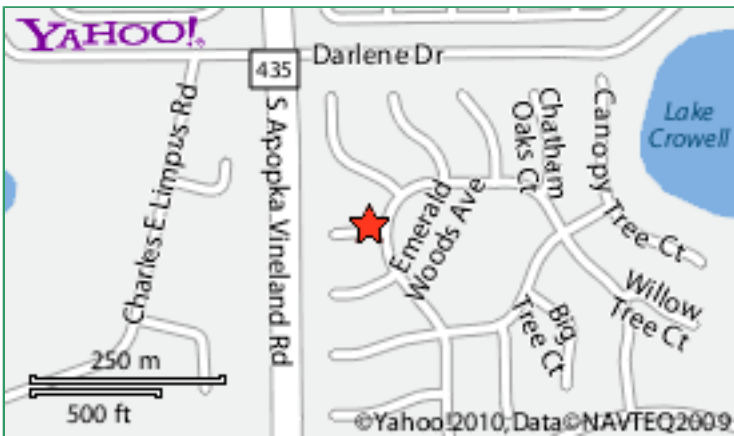

PetSitting

Contact Information

A+ Garland Doggie Daycare

8621 Wild Cherry Ct

Orlando, FL 32836

(407) 363-7900

Website: N/A

E-Mail: N/A

Map

Hours Of Operation

N/A

Forms Of Payment

N/A